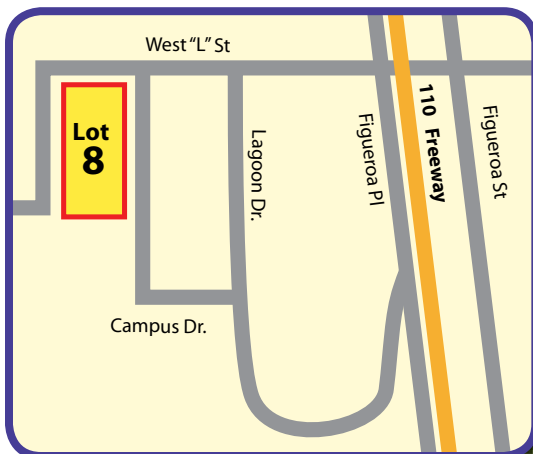

Tuesday, April 15, 2008

11:00 a.m. - 1:00 p.m.

Los Angeles Harbor College

1111 Figueroa Place, Wilmington, CA 90744

*Live entertainment provided by the Harbor College Jazz Combo
(Jazz Combo is made up of Harbor College students and faculty)*

RSVP by April 4th to: Mary Copeland at 310-233-4011

*Parking
available in
Lot 8*